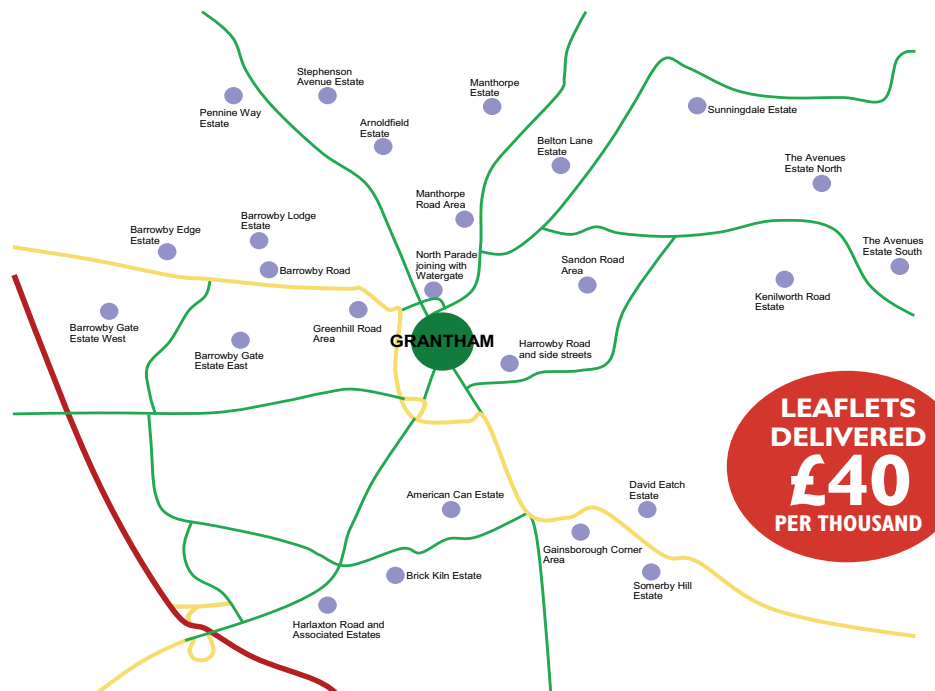

FULL PAGE

188mm high x 125mm Wide

£189.00pm

**PLEASE CALL FOR PREMIUM
PAGE AVAILABILITY**

ALL PRICES PLUS VAT

Grantham Link
Magazine

**LEAFLETS
DELIVERED
£40
PER THOUSAND**

Free full page editorial with every 6+ month block booking*